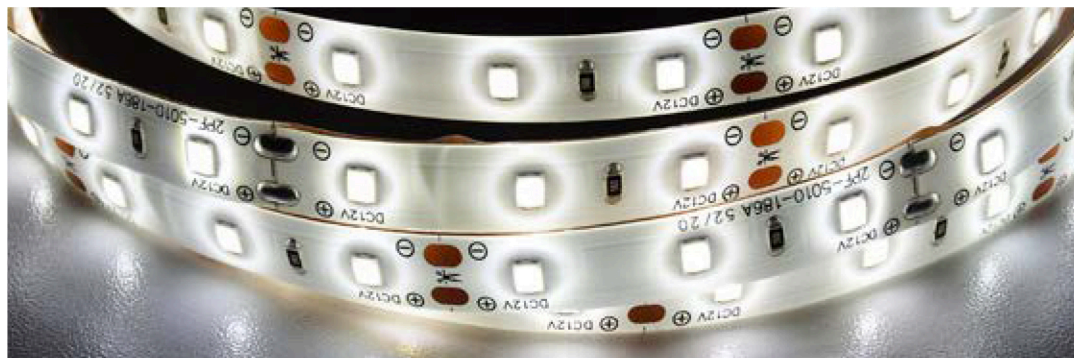

HQS-12W-60LED-NW-WP-12V

Professional Led Strip, 12 W/m

SUPER STROPY

TECHNICAL DETAILS

SUPPLY VOLTAGE	12 V ± 0.5 VDC
POWER	12 W/m
CURRENT	1 A/m
POWER PER REEL (5M)	60 W
COLOR TEMPERATURE	4000K
BEAM ANGLE	120°
LUMINOUS FLUX PER METER	1180 lm
CRI	80
MAXIMUM LENGTH FOR ONE SIDED SUPPLY	5 m
IP PROTECTION DEGREE	IP64
WORKING TEMPERATURE	-25°C ~ 50°C
STORAGE TEMPERATURE	-25°C ~ 60°C
LED QTY (PER METER)	60 LEDs/m
WIDTH PCB	10 mm
CUT SECTION	50 mm
CONNECTION WIRE	2 x AWG20 (0.52 mm ²) stranded wire, length = 140 mm: V+: red: V:-black
DIMENSIONS (L * W * H)	5000 x 10 x 1.2 mm
PACKING	5 m / roll (bag); 50 pcs / ctn; ctn dimensions: 45 x 25 x 25.6 cm

CONNECTORS PCB Width 10 mm

CLICK-10A-WP

CLICK-10B-WP

CLICK-10C-WP

MW LIGHTING
HQS-12W-60LED-NW-WP-12V

6
kWh/1000h