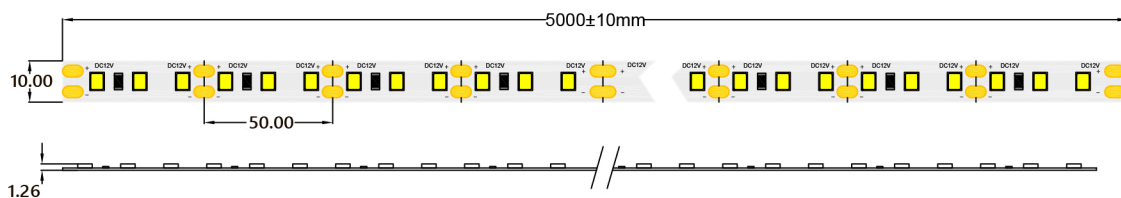

HQS-12W-60LED-NW-WP-12V

Professional Led Strip, 12 W/m

SUPER STROPY

TECHNICAL DETAILS

SUPPLY VOLTAGE	12 V ± 0.5 VDC
POWER	12 W/m
CURRENT	1 A/m
POWER PER REEL (5M)	60 W
COLOR TEMPERATURE	4000K
BEAM ANGLE	120°
LUMINOUS FLUX PER METER	1180 lm
CRI	80
MAXIMUM LENGTH FOR ONE SIDED SUPPLY	5 m
IP PROTECTION DEGREE	IP64
WORKING TEMPERATURE	-25°C ~ 50°C
STORAGE TEMPERATURE	-25°C ~ 60°C
LED QTY (PER METER)	60 LEDs/m
WIDTH PCB	10 mm
CUT SECTION	50 mm
CONNECTION WIRE	2 x AWG20 (0.52 mm ²) stranded wire, length = 140 mm: V+: red: V:-black
DIMENSIONS (L * W * H)	5000 x 10 x 1.2 mm
PACKING	5 m / roll (bag); 50 pcs / ctn; ctn dimensions: 45 x 25 x 25.6 cm

CONNECTORS PCB Width 10 mm

CLICK-10A-WP

CLICK-10B-WP

CLICK-10C-WP

MW LIGHTING
HQS-12W-60LED-NW-WP-12V

6
kWh/1000h