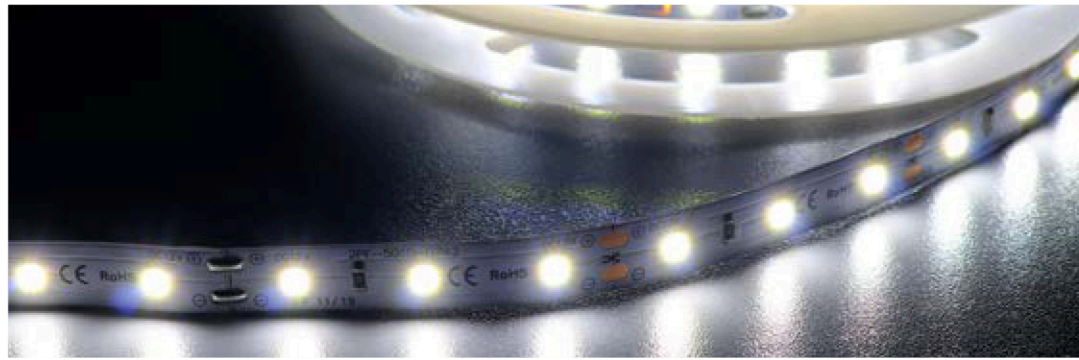

# HQS-12W-60LED-W-24V

Professional Led Strip, 12 W/m

# SUPER STROPY

## TECHNICAL DETAILS

SUPPLY VOLTAGE	24 V ± 0.5 VDC
POWER	12 W/m
CURRENT	0.5 A/m
POWER PER REEL (5M)	60 W
COLOR TEMPERATURE	6500K
BEAM ANGLE	120°
LUMINOUS FLUX PER METER	1240 lm
CRI	80
MAXIMUM LENGTH FOR ONE SIDED SUPPLY	5 m
IP PROTECTION DEGREE	IP33
WORKING TEMPERATURE	-25°C ~ 50°C
STORAGE TEMPERATURE	-25°C ~ 60°C
LED QTY (PER METER)	60 LEDs/m
WIDTH PCB	10 mm
CUT SECTION	100 mm
CONNECTION WIRE	2 x AWG20 (0.52 mm <sup>2</sup> ) stranded wire, length = 140 mm: V+: red: V:-black
DIMENSIONS (L * W * H)	5000 x 10 x 1.2 mm
PACKING	5 m / roll (bag); 50 pcs / ctn; ctn dimensions: 45 x 25 x 25.6 cm