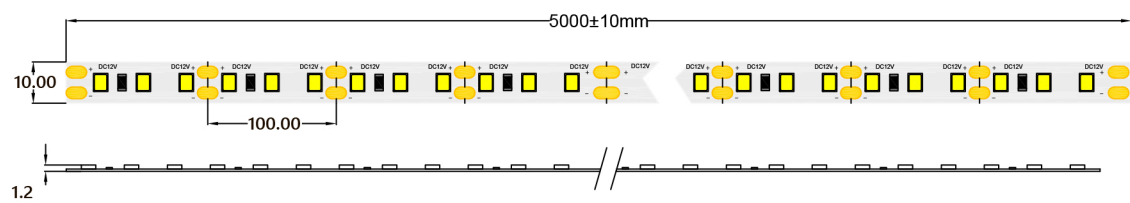

# HQS-12W-60LED-W-24V

Professional Led Strip, 12 W/m

## TECHNICAL DETAILS

SUPPLY VOLTAGE	24 V ± 0.5 VDC
POWER	12 W/m
CURRENT	0.5 A/m
POWER PER REEL (5M)	60 W
COLOR TEMPERATURE	6500K
BEAM ANGLE	120°
LUMINOUS FLUX PER METER	1240 lm
CRI	80
MAXIMUM LENGTH FOR ONE SIDED SUPPLY	5 m
IP PROTECTION DEGREE	IP33
WORKING TEMPERATURE	-25°C ~ 50°C
STORAGE TEMPERATURE	-25°C ~ 60°C
LED QTY (PER METER)	60 LEDs/m
WIDTH PCB	10 mm
CUT SECTION	100 mm
CONNECTION WIRE	2 x AWG20 (0.52 mm <sup>2</sup> ) stranded wire, length = 140 mm: V+: red: V:-black
DIMENSIONS (L * W * H)	5000 x 10 x 1.2 mm
PACKING	5 m / roll (bag); 50 pcs / ctn; ctn dimensions: 45 x 25 x 25.6 cm

CONNECTORS PCB Width 10 mm

CLICK-10A

CLICK-10B

CLICK-10C

**MW LIGHTING**  
HQS-12W-60LED-W-24V

**6**  
kWh/1000h