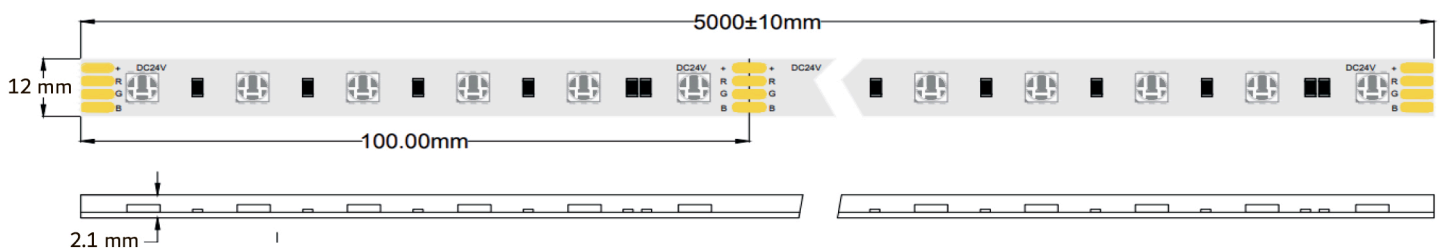

HQS-14.4W-60LED-RGB-24V

Professional Led Strip, 14.4 W/m

SUPER STROPY

IP20

120°
lens

TECHNICAL DETAILS

SUPPLY VOLTAGE	24 V ± 0.5 VDC
POWER	14.4 W/m
CURRENT	0.6 A/m
POWER PER REEL (5M)	72 W
WAVELENGTH RANGE	R: 620 - 630 nm, G: 520 - 530 nm, B: 460 - 470 nm
BEAM ANGLE	120°
LUMINOUS FLUX PER METER	R: 195 lm, G: 435 lm, B: 103 lm
MAXIMUM LENGTH FOR ONE SIDED SUPPLY	5 m
IP PROTECTION DEGREE	IP20
WORKING TEMPERATURE	-25°C ~ 50°C
STORAGE TEMPERATURE	-25°C ~ 60°C
LED QTY (PER METER)	60 LEDs/m
WIDTH PCB	12 mm
CUT SECTION	100 mm
CONNECTION WIRE	2 x AWG20 (0.52 mm ²) stranded wire, length = 140 mm: V+: red: V:-black
DIMENSIONS (L * W * H)	5000 x 10 x 2.1 mm
PACKING	5 m /roll (bag); 60 pcs / ctn; ctn dimensions: 45 x 25 x 25.6 cm

CONNECTORS PCB Width 10 mm

CLICK-10A

CLICK-10B

CLICK-10C