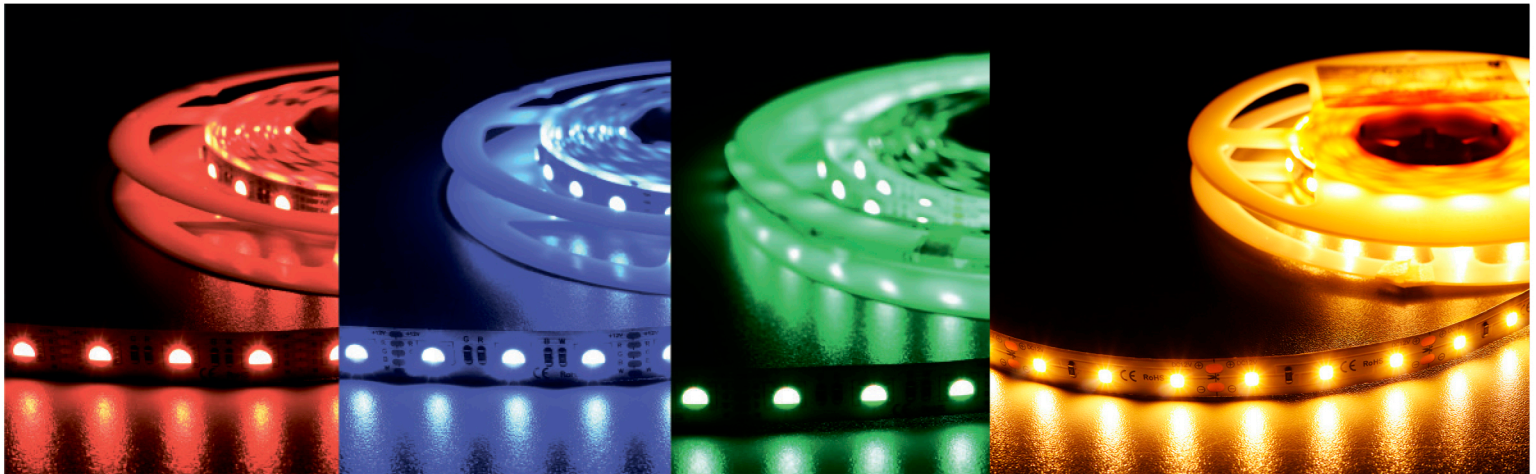

HQS-19.2W-60LED-RGBWW-24V

Professional Led Strip, 19.2 W/m

SUPER STROPY

TECHNICAL DETAILS

SUPPLY VOLTAGE	24 V ± 0.5 VDC
POWER	19.2 W/m, 3 W/0.5m for WW
CURRENT	0.8 A/m
POWER PER REEL (5M)	96 W
COLOR TEMPERATURE	R: 620 - 630 G: 510 - 520 B: 460 - 470 WW: 3000K
BEAM ANGLE	120°
LUMINOUS FLUX PER METER	R: 170 lm G: 300 lm B: 100 lm WW: 1134 lm
CRI	80
MAXIMUM LENGTH FOR ONE SIDED SUPPLY	5 m
IP PROTECTION DEGREE	IP33
WORKING TEMPERATURE	-25°C ~ 50°C
STORAGE TEMPERATURE	-25°C ~ 60°C
LED QTY (PER METER)	60 LEDs/m
WIDTH PCB	12 mm
CUT SECTION	100 mm
CONNECTION WIRE	2 x AWG20 (0.52 mm ²) stranded wire, length = 360 mm: V+: red: V:-black
DIMENSIONS (L * W * H)	5004 x 12 x 1.8 mm
PACKING	5 m /roll (bag); 40 pcs / ctn; ctn dimensions: 45 x 25 x 25 cm